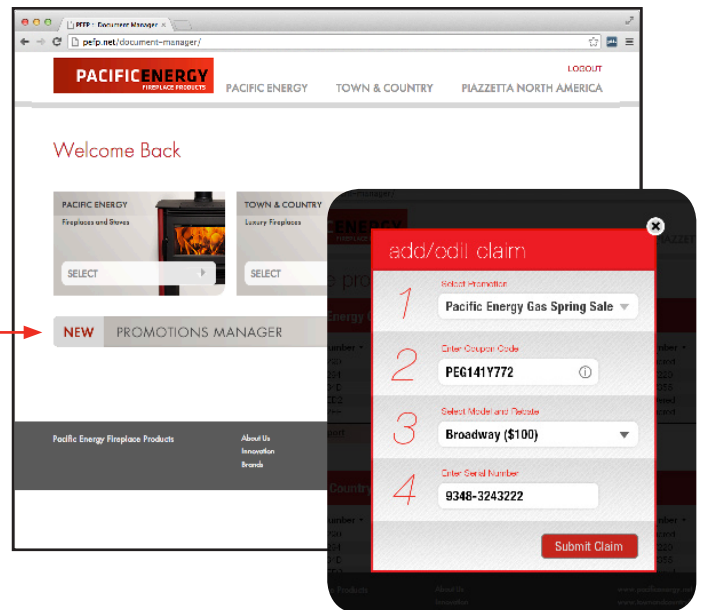

LEAP INTO SAVINGS 2016

February 1 – March 31, 2016

Step 1

Consumer Registers online for promotion and receives coupon by email

Step 2

Consumer walks into retail location and presents printed coupon

Step 3

Dealer gives FULL rebate to consumer at time of purchase

Step 4

Dealer registers sale online at www.pefp.net with coupon code and product serial number

Login to Promotions Manager

Step 5

Dealer receives 50% of rebate value on all validated claims.

— BEFORE THE TILL —