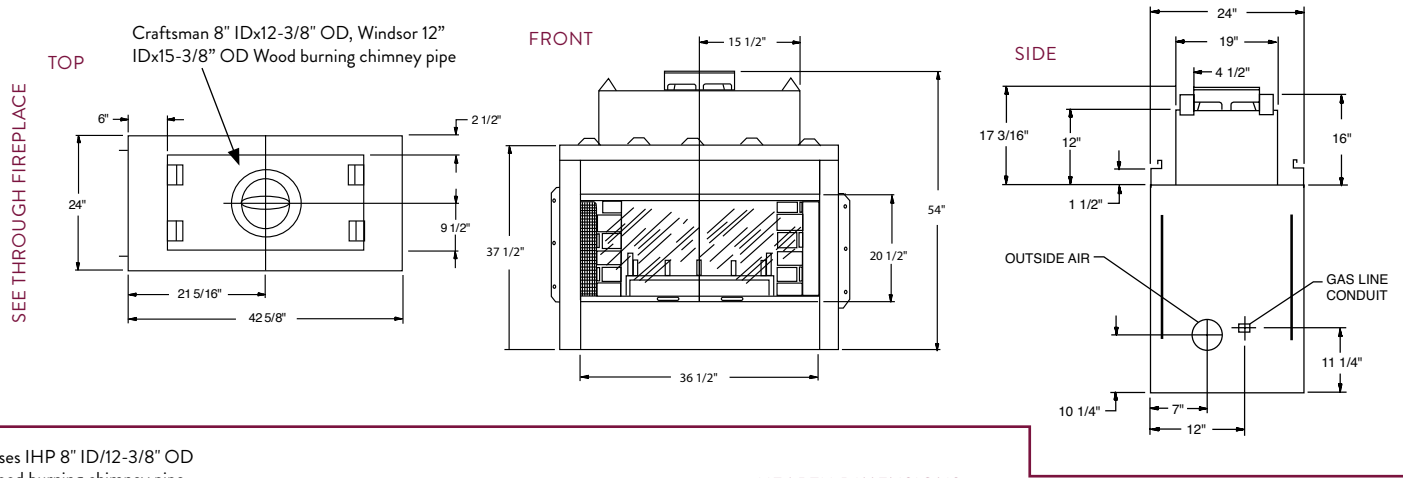

Bi-fold tempered glass doors are expertly crafted and finished in three options.

ADDITIONAL OPTIONS

- ✦ Outside air kit
- ✦ Fan (louvered model only)

Black

Brushed Brass

Platinum

FRAMING SPECIFICATIONS

Uses IHP 8" ID/12-3/8" OD wood burning chimney pipe