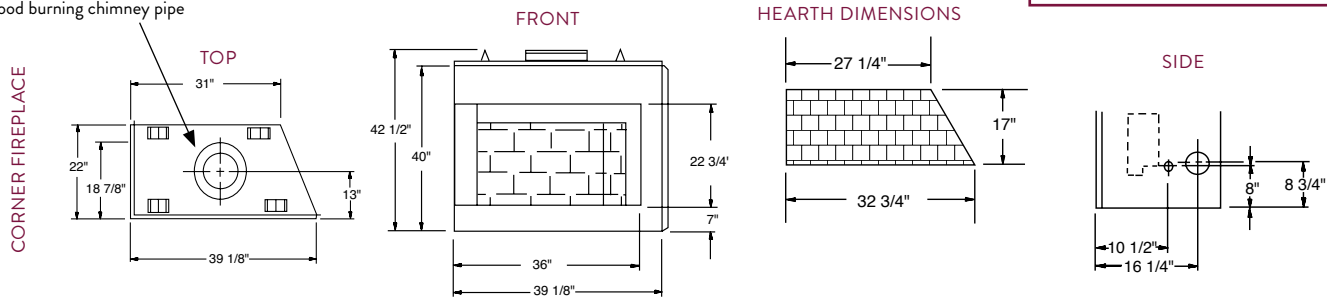

Bi-fold tempered glass doors are expertly crafted and finished in three options.

ADDITIONAL OPTIONS

- ✦ Outside air kit
- ✦ Fan (louvered model only)

Black

Brushed Brass

Platinum

FRAMING SPECIFICATIONS

Uses IHP 8" ID/12-3/8" OD wood burning chimney pipe