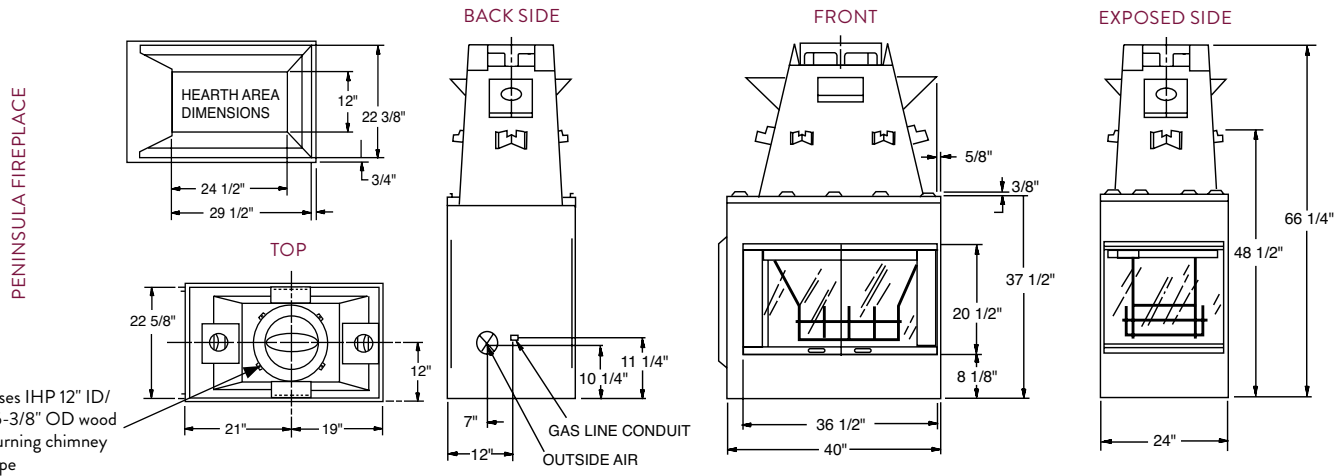

Bi-fold tempered glass doors are expertly crafted and finished in three options.

ADDITIONAL OPTIONS

- ✦ Outside air kit
- ✦ Fan (louvered model only)

Black

Brushed Brass

Platinum

FRAMING SPECIFICATIONS

Uses IHP 8" ID/12-3/8" OD wood burning chimney pipe