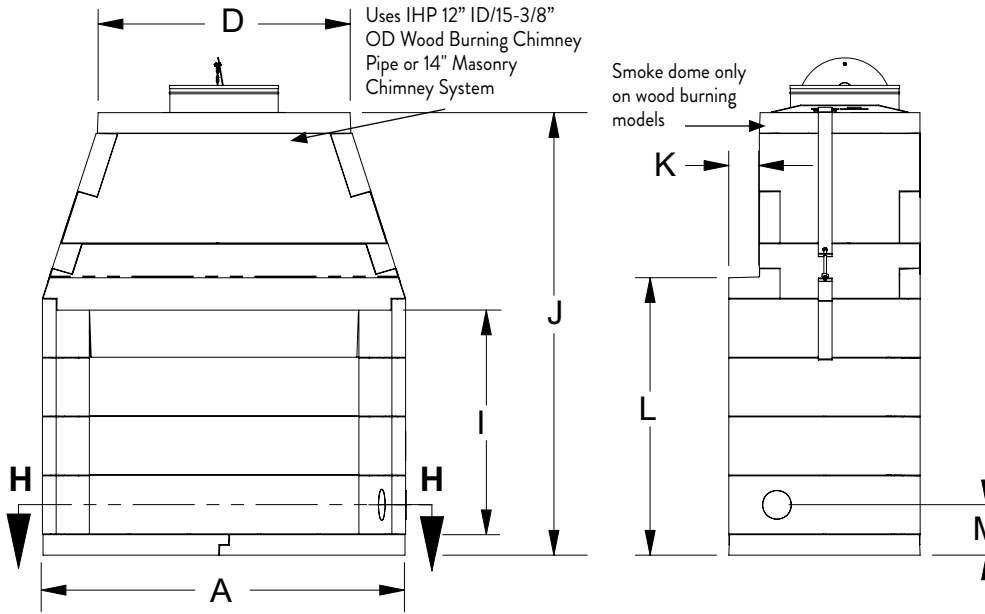

FLAT WALL FRAMING SPECIFICATIONS

MM63, MMST43

MM33, MM39, MM44, MM49, MM63

	MM33	MM39	MM44	MM49	MM63	MMST43
A	37"	43"	48"	53"	66-7/8"	53"
B	33"	39"	44"	49"	62-7/8"	—
C	23-1/4"	29-1/4"	34-1/4"	39-1/4"	53-1/4"	43-1/4"
D	22"	27-3/4"	32-3/4"	37-3/4"	45-5/8"	37-3/8"
E	Ø 12"	Ø 12"	Ø 12"	Ø 12"	2x Ø 12"	Ø 12-1/8"
F	10"	11"	11"	11"	11"	14"
G	28"	28"	28"	28"	28"	28"
H	—	—	—	—	22-1/4"	18-7/8"
I	24-1/2"	32-7/8"	32-7/8"	32-7/8"	32-7/8"	29-1/8"
J	54-5/8"	63-1/2"	63-1/2"	63-1/2"	63-1/2"	62-7/8"
K	4-1/2"	4-3/8"	4-3/8"	4-3/8"	4-1/2"	2-1/4"
L	30-1/2"	40-5/8"	40-5/8"	40-5/8"	40-3/4"	38-5/8"
M	—	7-3/8"	7-3/8"	7-3/8"	7-3/8"	—
N	23"	23"	23"	23"	23-3/8"	—