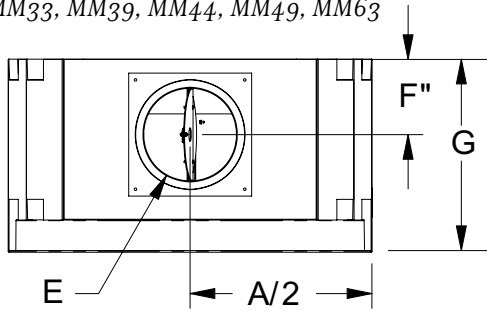

FLAT WALL FRAMING SPECIFICATIONS

MM63, MMST43

MM33, MM39, MM44, MM49, MM63

	MM33	MM39	MM44	MM49	MM63	MMST43
A	37"	43"	48"	53"	66-7/8"	53"
B	33"	39"	44"	49"	62-7/8"	—
C	23-1/4"	29-1/4"	34-1/4"	39-1/4"	53-1/4"	43-1/4"
D	22"	27-3/4"	32-3/4"	37-3/4"	45-5/8"	37-3/8"
E	Ø 12"	Ø 12"	Ø 12"	Ø 12"	2x Ø 12"	Ø 12-1/8"
F	10"	11"	11"	11"	11"	14"
G	28"	28"	28"	28"	28"	28"
H	—	—	—	—	22-1/4"	18-7/8"
I	24-1/2"	32-7/8"	32-7/8"	32-7/8"	32-7/8"	29-1/8"
J	54-5/8"	63-1/2"	63-1/2"	63-1/2"	63-1/2"	62-7/8"
K	4-1/2"	4-3/8"	4-3/8"	4-3/8"	4-1/2"	2-1/4"
L	30-1/2"	40-5/8"	40-5/8"	40-5/8"	40-3/4"	38-5/8"
M	—	7-3/8"	7-3/8"	7-3/8"	7-3/8"	—
N	23"	23"	23"	23"	23-3/8"	—