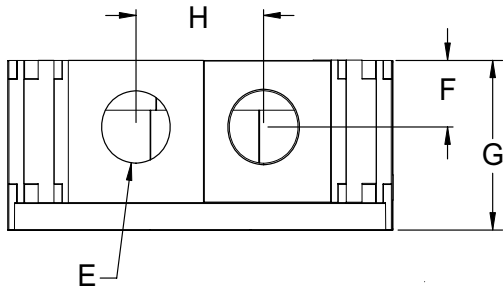

FLAT WALL FRAMING SPECIFICATIONS

MM63, MMST43

MM33, MM39, MM44, MM49, MM63

	MM33	MM39	MM44	MM49	MM63	MMST43
A	37"	43"	48"	53"	66-7/8"	53"
B	33"	39"	44"	49"	62-7/8"	—
C	23-1/4"	29-1/4"	34-1/4"	39-1/4"	53-1/4"	43-1/4"
D	22"	27-3/4"	32-3/4"	37-3/4"	45-5/8"	37-3/8"
E	Ø 12"	Ø 12"	Ø 12"	Ø 12"	2x Ø 12"	Ø 12-1/8"
F	10"	11"	11"	11"	11"	14"
G	28"	28"	28"	28"	28"	28"
H	—	—	—	—	22-1/4"	18-7/8"
I	24-1/2"	32-7/8"	32-7/8"	32-7/8"	32-7/8"	29-1/8"
J	54-5/8"	63-1/2"	63-1/2"	63-1/2"	63-1/2"	62-7/8"
K	4-1/2"	4-3/8"	4-3/8"	4-3/8"	4-1/2"	2-1/4"
L	30-1/2"	40-5/8"	40-5/8"	40-5/8"	40-3/4"	38-5/8"
M	—	7-3/8"	7-3/8"	7-3/8"	7-3/8"	—
N	23"	23"	23"	23"	23-3/8"	—