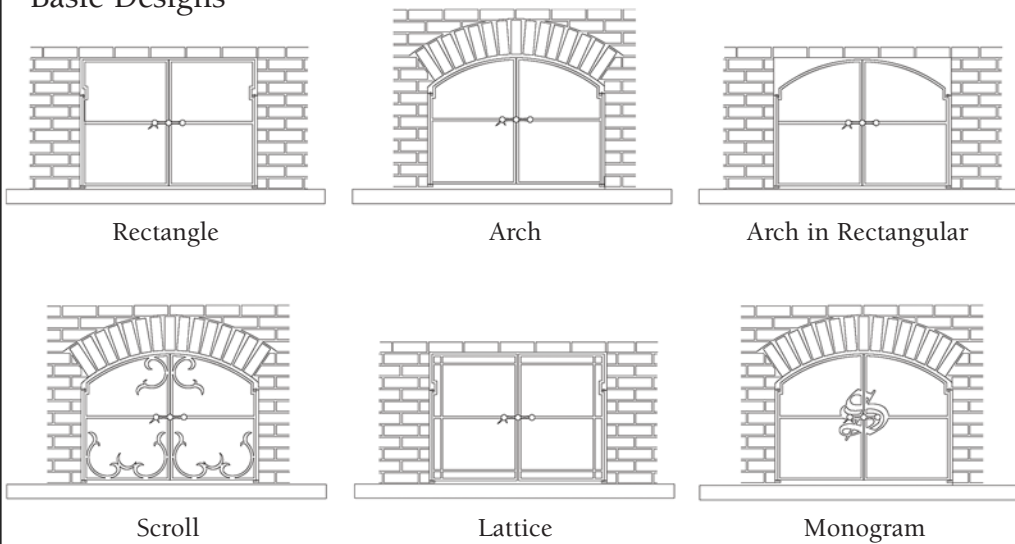

SHOW YOUR FIREPLACE IN A GLOWING LIGHT

Artisan Gates
Decorative gate mesh doors for masonry
and factory built fireplaces

DESIGN SPECIALTIES

Making your fireplace the focal point.

Show off your fireplace – all of it. The Artisan Gates provide the architectural detail and airy feel of a free-standing screen without sacrificing the beauty of your fascia. The precisely engineered mesh opens up the area around the firebox and enhances your view of the fireplace as a whole. Each gate is made specifically for your fireplace, and attaches securely inside the opening. Safety is improved since children or pets can't tip it over. And you don't have to move aside a screen to add wood – simply swing open the door. Choose the Artisan Gate Mesh and let your fireplace come to life!

Bask in the glow.

- Many rich powder coat finishes and unique designs are available to highlight any décor.
- Shown: Arch with Scroll Design in Vintage Iron.

Give your fireplace a new lease on light.

- Hand-crafted models available for factory built fireplaces.
- Shown: Artisan Gate Mesh ZC Rectangle with Circle Design in Graphite.

Basic Designs

ARCH WITH SCROLL DESIGN

ARTISAN GATE MESH ZC RECTANGLE WITH CIRCLE DESIGN

Available at: