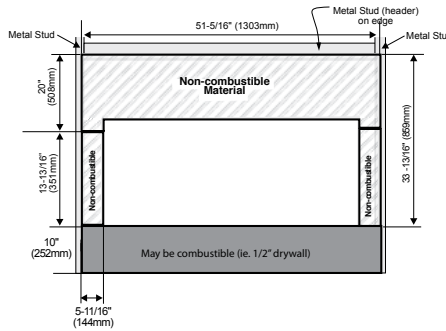

Regency Horizon™ HZ40E

Regency Horizon™ HZ30E