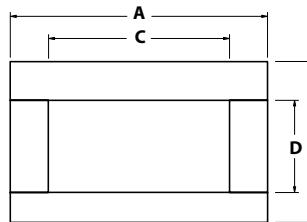

surround dimensions

Surround Dimensions		A	B	C	D	E
HZ54E	Verona 54 - glass/metal	58-11/16"	2-1/8"	45-3/16"	13-5/8"	-
	Inner and outer frame	56-11/16"	25-1/8"	49-3/16"	17-5/8"	-
HZ42STE/ HZ40E *Available for HZ40E only	Verona 40 - glass*/ metal	44"	20-7/8"	36"	12-7/8"	-
	Inner and outer frame*	43-1/16"	20-9/16"	35-1/2"	12-1/2"	-
HZ33CE	Pacific Wave 33 - wood	55-1/2"	43-15/16"	29-1/2"	21-7/16"	60-1/8"
	Verona 33 - glass/metal	42-5/16"	36-3/4"	29-1/2"	21-1/2"	-
HZ30E	Verona 30 - glass/metal	30"	18-1/2"	25"	10-1/2"	-
	Inner and outer frame	32-3/8"	18-1/16"	27-7/8"	10-1/8"	-

Metal

Glass

Inner & Outer Frame

Available for models:
HZ30E, HZ40E & HZ54E

Verona

Available for models:
**HZ30E, HZ33CE,
HZ40E & HZ42STE***

*HZ42STE available in Metal only

Verona

Available for models:
HZ54E