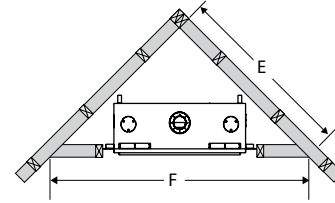

Framing

Framing	HZ54E	HZ40E	HZ30E
A	46-5/8"	42"	33-5/16"
B	60"	49-7/8"	31-3/16"
C	horizontal vent 23-3/4"	21-3/16"	15"
	vertical vent 23-3/4"	25-3/16"	21-1/4"
D	flex 51"	43-7/8"	32-7/8"
	rigid 51"	43-7/8"	35-1/2"
E	69"	61"	43-5/16"
F	97-9/16"	86-1/4"	61-1/4"

* If using optional steel stud kit refer to manual for details

Regency Horizon™ HZ54E/HZ40E/HZ30E