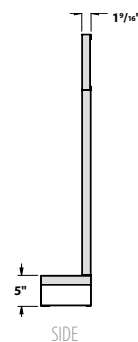

surround dimensions

Surround Dimensions		A	B	C	D	E
HZ54E	Verona 54 - glass/metal	58-11/16"	2-1/8"	45-3/16"	13-5/8"	-
	Inner and outer frame	56-11/16"	25-1/8"	49-3/16"	17-5/8"	-
HZ42STE/ HZ40E *Available for HZ40E only	Verona 40 - glass*/ metal	44"	20-7/8"	36"	12-7/8"	-
	Inner and outer frame*	43-1/16"	20-9/16"	35-1/2"	12-1/2"	-
HZ33CE	Pacific Wave 33 - wood	55-1/2"	43-15/16"	29-1/2"	21-7/16"	60-1/8"
	Verona 33 - glass/metal	42-5/16"	36-3/4"	29-1/2"	21-1/2"	-
HZ30E	Verona 30 - glass/metal	30"	18-1/2"	25"	10-1/2"	-
	Inner and outer frame	32-3/8"	18-1/16"	27-7/8"	10-1/8"	-

Metal

Glass

Inner & Outer Frame

Available for models:
HZ30E, HZ40E & HZ54E

Verona

Available for models:
**HZ30E, HZ33CE,
HZ40E & HZ42STE***

*HZ42STE available in Metal only

Verona

Available for models:
HZ54E

Wood

Pacific Wave

Available for models:
HZ33CE

Optional tiling can be applied in this area

SIDE

TOP

NOTE: All product specifications are subject to change without notice. Before installing refer to the relevant product manual for full and up to date information. Manuals can be downloaded from our web site www.regency-fire.com