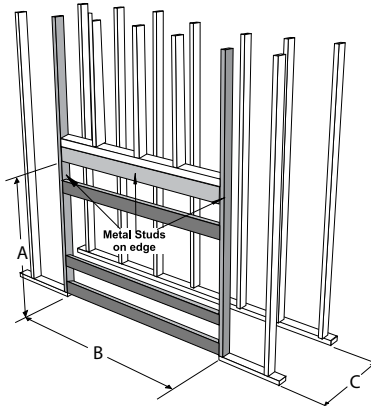

Regency Horizon™ HZ40E