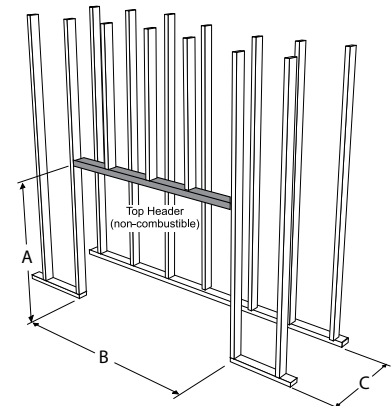

Regency Horizon™ HZ30E

Framing	HZ42STE
A Framing Depth*	20" (508mm) **minus 2X the finished material thickness
B Framing Height	42" (1067mm)
C Framing Width	54" (1372mm) Horizontal /58" (1473mm) Vertical Vent
H Min. Height to Combustibles	42" (1067mm)

* Framing depth measurement is noted with nailing strips (top & sides) set as far forward on the firebox as possible. The nailing strips can be adjusted (on both sides) to allow for varying thicknesses in noncombustible material and wall finishes.

** Finished material thickness includes: non combustible material, tile slate, etc. (example framing = 20" - if 2" thick finishing material is used (on both sides)=16"