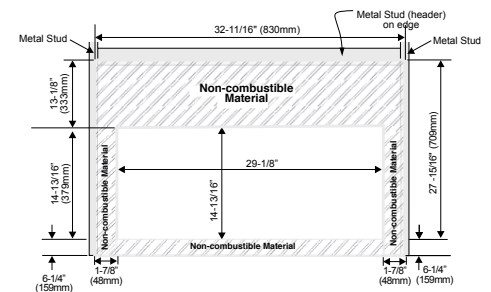

specifications

Clearances

Clearances	HZ54E	HZ40E	HZ30E	HZ42STE
A*	20"	17"	13-1/4"	17"
B	4"	8"	8"	7" Horizontal 9" Vertical
C	40-7/8"	22"	39"	22"
D**	13"	13"	12"	12"
E	83"	84"	60"	84"
F	36"	36"	36"	36"
G	28-7/8"	27"	21"	25-1/4"

* Minimum at 1" deep

** HZ30E - Minimum at 21-1/4" above

HZ42STE - Minimum at 21-1/2" above

HZ54E - Minimum at 30" above

Regency Horizon™ HZ54E

Regency Horizon™ HZ30E

Clearances	HZ965E	HZ33CE
A	20"	17"
B	4"	8"
C	40-7/8"	22"
D	13"	13"
E	83"	84"
F	min. 36"	36"
G	max. 28-7/8"	27"

* For complete instructions please see manual