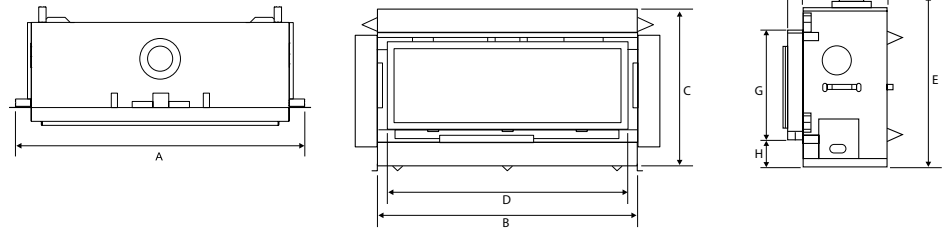

Specifications

Specifications	HZ54E		HZ40E		HZ30E		HZ42STE		HZ965E		HZ33CE	
	NG	LP	NG	LP	NG	LP	NG	LP	NG	LP	NG	LP
Input (BTU)	41,500	37,000	26,000	25,500	14,000	13,000	26,000	24,500	48,000	48,000	17,000	15,500
Turn down to (BTU)	29,000	30,000	18,000	21,000	--	--	17,500	19,500	16,000	17,000	12,000	12,000
EnerGuide Rating (Canada only)	64.87%	68.00%	66.82%	67.80%	69.69%	69.72%	66.96%	68.71%	63.00%	63.00%	65.71%	65.60%
Efficiency (steady state)	67%	71%	70%	71%	70%	70%	70%	72%	79%	79%	69%	69%

Dimensions

Dimensions	HZ54E	HZ40E	HZ30E
Flue size	5" x 8"	4"x6-5/8"	4"x6-5/8"
A	59"	49-5/16"	30-9/16"
B	52-5/8"	45-5/8"	28-11/16"
C	31-5/8"	33-3/16"	27-1/16"
D	48-3/4"	39-3/16"	27-5/8"
E	35-1/4"	31"	25-3/4"
F	20-1/2"	18-5/16"	13-1/8"
G	22-3/8"	16-7/8"	14-9/16"
H	5-11/16"	10"	6-3/8"
I	3-1/8"	3-1/4"	3-1/8"

Regency Horizon™ HZ54E