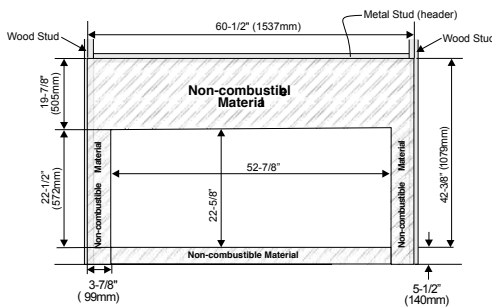

specifications

Clearances

Clearances	HZ54E	HZ40E	HZ30E	HZ42STE
A*	20"	17"	13-1/4"	17"
B	4"	8"	8"	7" Horizontal 9" Vertical
C	40-7/8"	22"	39"	22"
D**	13"	13"	12"	12"
E	83"	84"	60"	84"
F	36"	36"	36"	36"
G	28-7/8"	27"	21"	25-1/4"

* Minimum at 1" deep

** HZ30E - Minimum at 21-1/4" above

HZ42STE - Minimum at 21-1/2" above

HZ54E - Minimum at 30" above

Regency Horizon™ HZ54E

Regency Horizon™ HZ30E

Clearances	HZ965E	HZ33CE
A	20"	17"
B	4"	8"
C	40-7/8"	22"
D	13"	13"
E	83"	84"
F	min. 36"	36"
G	max. 28-7/8"	27"

* For complete instructions please see manual