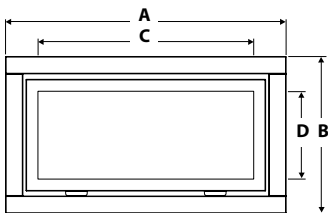

surround dimensions

Surround Dimensions		A	B	C	D	E
HZ54E	Verona 54 - glass/metal	58-11/16"	2-1/8"	45-3/16"	13-5/8"	-
	Inner and outer frame	56-11/16"	25-1/8"	49-3/16"	17-5/8"	-
HZ42STE/ HZ40E *Available for HZ40E only	Verona 40 - glass*/ metal	44"	20-7/8"	36"	12-7/8"	-
	Inner and outer frame*	43-1/16"	20-9/16"	35-1/2"	12-1/2"	-
HZ33CE	Pacific Wave 33 - wood	55-1/2"	43-15/16"	29-1/2"	21-7/16"	60-1/8"
	Verona 33 - glass/metal	42-5/16"	36-3/4"	29-1/2"	21-1/2"	-
HZ30E	Verona 30 - glass/metal	30"	18-1/2"	25"	10-1/2"	-
	Inner and outer frame	32-3/8"	18-1/16"	27-7/8"	10-1/8"	-

Metal

Glass

Inner & Outer Frame

Available for models:
HZ30E, HZ40E & HZ54E

Verona

Available for models:
**HZ30E, HZ33CE,
HZ40E & HZ42STE***

*HZ42STE available in Metal only

Verona

Available for models:
HZ54E