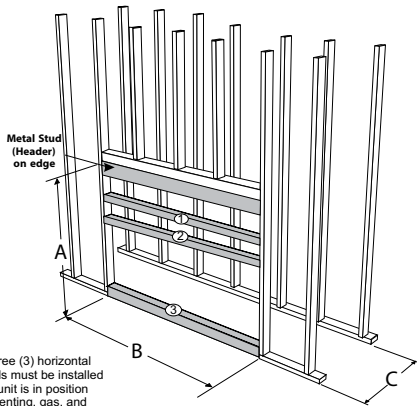

Regency Horizon™ HZ54E