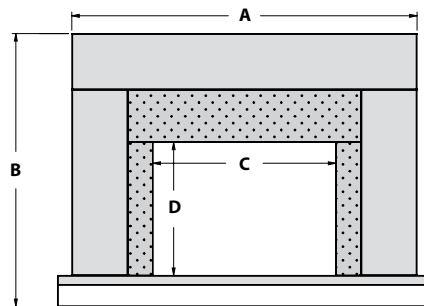

Wood

Pacific Wave

Available for models:
HZ33CE

Optional tiling can be applied in this area

FRONT

TOP

NOTE: All product specifications are subject to change without notice. Before installing refer to the relevant product manual for full and up to date information. Manuals can be downloaded from our web site www.regency-fire.com