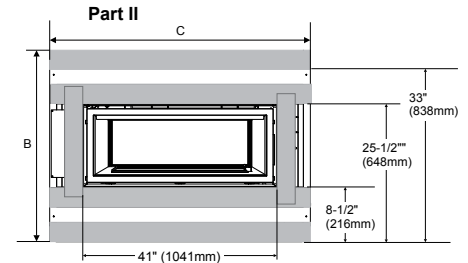

Regency Horizon™ HZ42STE

Steel studs - for ease of installation of non combustible material-after Part I is complete.

* Install after unit in place with gas connection, electrical and venting completed.

Framing	HZ965E	HZ33CE
A	52-5/16"	31-3/4"
B	44-3/4"	35"
C	vertical rise 24"	22-3/4"
	horizontal rigid 24"	19-3/4"
	horizontal flex 24"	16"
D	rigid** 80"	36"
	flex** 80"	32"
E	64"	38-15/16"
F	90-15/16"	55-1/2"
G	0"	0**

* when not using surround (might differ when using surrounds)

** minimum height from the base of the unit