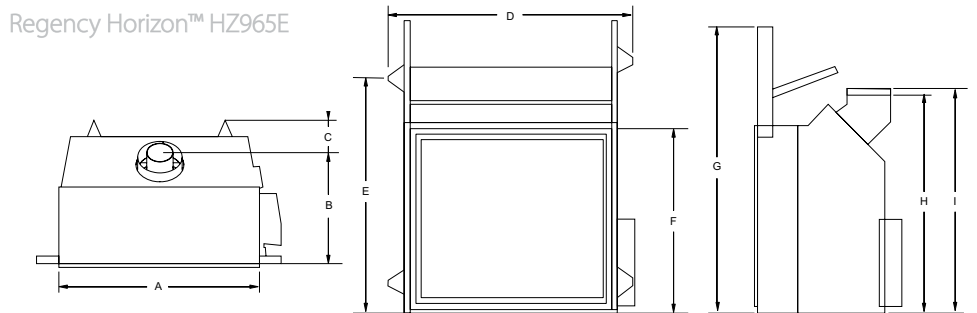

Regency Horizon™ HZ965E