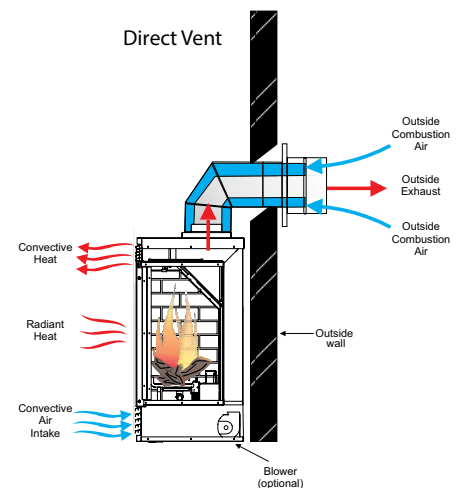

AstroCap (painted to match home)