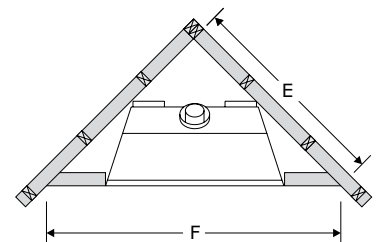

Regency Horizon™ HZ965E/HZ33CE

NOTE: If this is an outside corner, the minimum distance between the vent and the outside corner is 6" (15cm) with AstroCap termination cap or 12" (30cm) with Rigid Vent termination cap.
(For example Dura-Vent)

NOTE: All products can be installed in a raised application. Before installing refer to the relevant product manual for full and up to date information. Manuals can be downloaded from our web site www.regency-fire.com