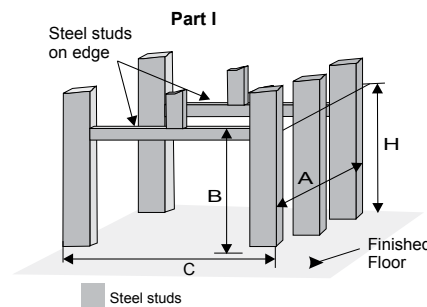

Regency Horizon™ HZ42STE

Steel studs - for ease of installation of non combustible material-after Part I is complete.

* Install after unit in place with gas connection, electrical and venting completed.

Framing	HZ965E	HZ33CE
A	52-5/16"	31-3/4"
B	44-3/4"	35"
C	vertical rise 24"	22-3/4"
	horizontal rigid 24"	19-3/4"
	horizontal flex 24"	16"
D	rigid** 80"	36"
	flex** 80"	32"
E	64"	38-15/16"
F	90-15/16"	55-1/2"
G	0"	0**

* when not using surround (might differ when using surrounds)

** minimum height from the base of the unit