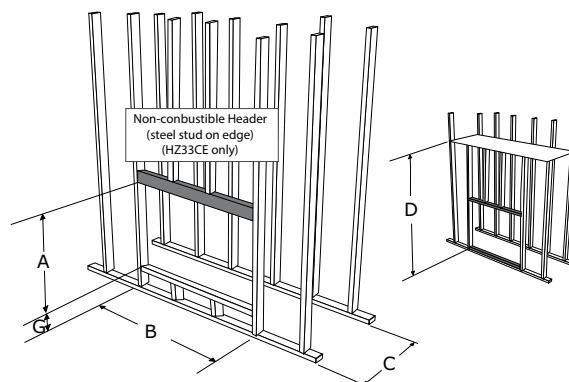

Regency Horizon™ HZ965E/HZ33CE

NOTE: If this is an outside corner, the minimum distance between the vent and the outside corner is 6" (15cm) with AstroCap termination cap or 12" (30cm) with Rigid Vent termination cap.
(For example Dura-Vent)

NOTE: All products can be installed in a raised application. Before installing refer to the relevant product manual for full and up to date information. Manuals can be downloaded from our web site www.regency-fire.com