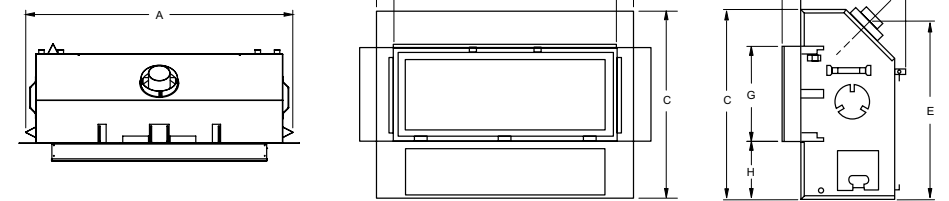

Regency Horizon™ HZ40E/HZ30E