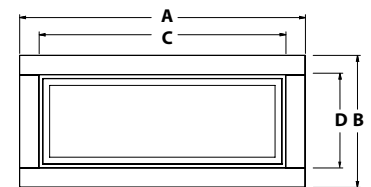

surround dimensions

Surround Dimensions		A	B	C	D	E
HZ54E	Verona 54 - glass/metal	58-11/16"	2-1/8"	45-3/16"	13-5/8"	-
	Inner and outer frame	56-11/16"	25-1/8"	49-3/16"	17-5/8"	-
HZ42STE/ HZ40E *Available for HZ40E only	Verona 40 - glass*/ metal	44"	20-7/8"	36"	12-7/8"	-
	Inner and outer frame*	43-1/16"	20-9/16"	35-1/2"	12-1/2"	-
HZ33CE	Pacific Wave 33 - wood	55-1/2"	43-15/16"	29-1/2"	21-7/16"	60-1/8"
	Verona 33 - glass/metal	42-5/16"	36-3/4"	29-1/2"	21-1/2"	-
HZ30E	Verona 30 - glass/metal	30"	18-1/2"	25"	10-1/2"	-
	Inner and outer frame	32-3/8"	18-1/16"	27-7/8"	10-1/8"	-

Metal

Glass

Inner & Outer Frame

Available for models:
HZ30E, HZ40E & HZ54E

Verona

Available for models:
**HZ30E, HZ33CE,
HZ40E & HZ42STE***

*HZ42STE available in Metal only

Verona

Available for models:
HZ54E