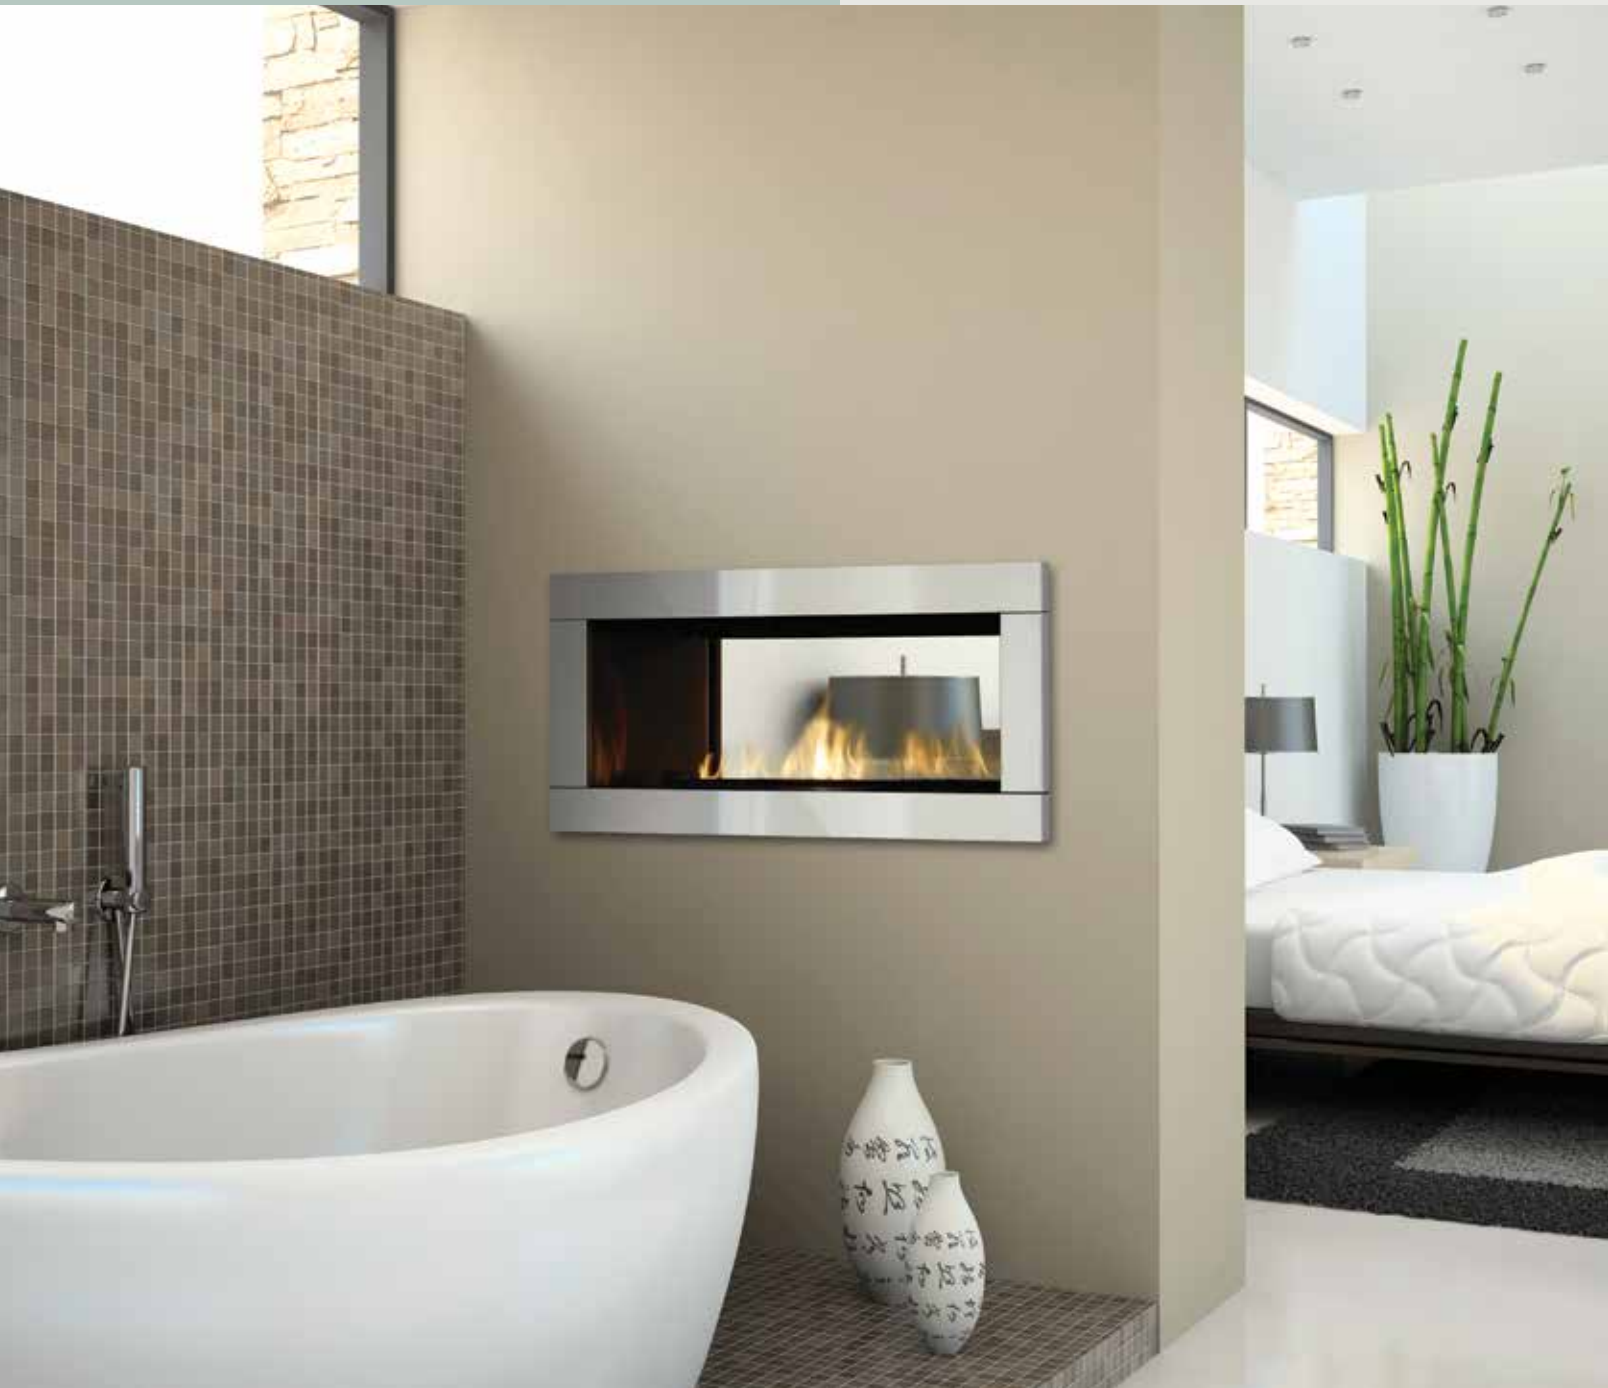

Regency Horizon®

HZ42STE Contemporary See-Through Gas Fireplace

Regency Horizon HZ42STE shown with stainless steel Verona faceplate and black crystals.

Two Rooms, One Fire

Create two fire views from separate rooms with the Regency Horizon™ HZ42STE see-through gas fireplace. This dual-sided fireplace offers a cost-effective way to divide a space while maintaining an open feel. Different wall finishes create an even more dramatic experience, delivering the ultimate two-fireplace look.