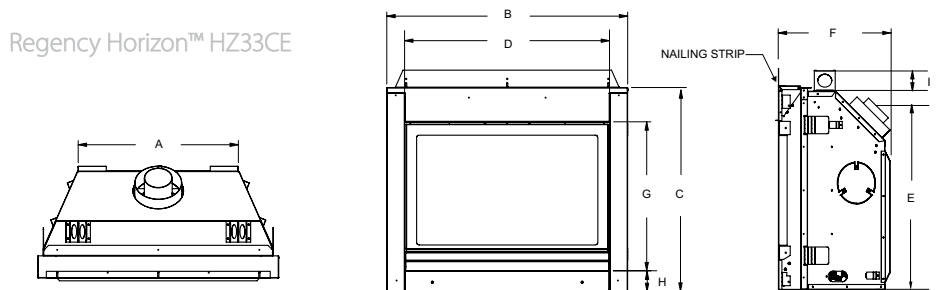

Regency Horizon™ HZ33CE