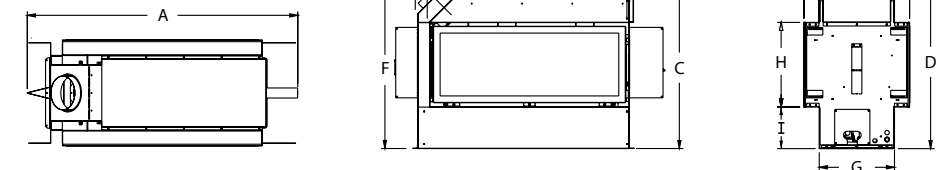

Regency Horizon™ HZ54E

Regency Horizon™ HZ40E/HZ30E

Dimensions	HZ42STE
Flue size	4"x6-5/8"
A	53-3/4"
B	42-7/8"
C	32-1/8"
D	34-1/2"
E	39-11/16"
F	31-1/4"
G	14-15/16"
H	16-13/16"
I	8-5/16"
J	3"
K	21"

Regency Horizon™ HZ42STE